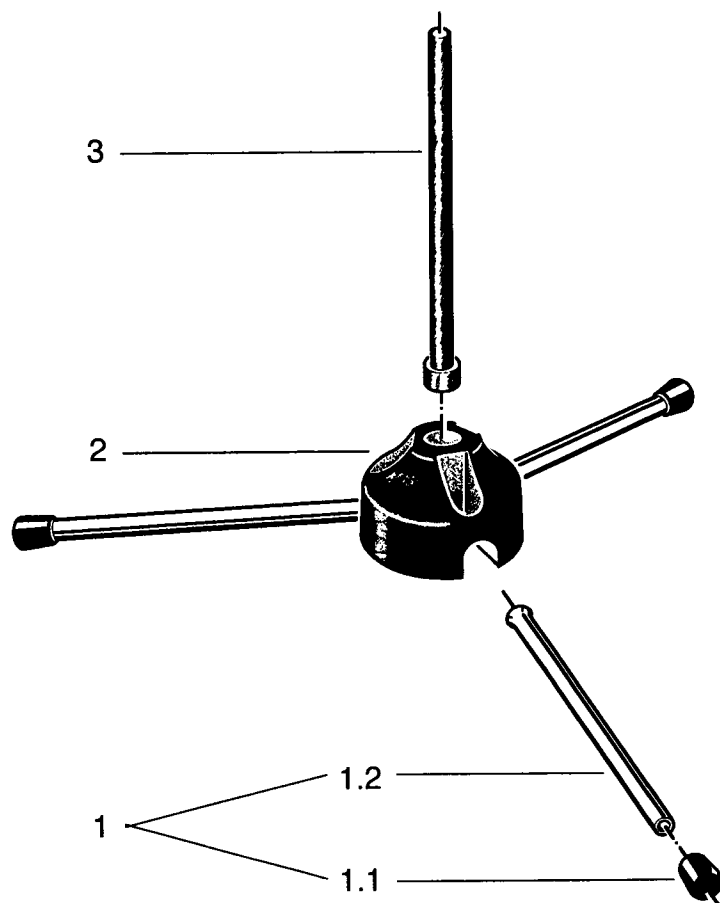

**152/6 Flute Stand**

15260.000.01 nickel

15260.000.55 black

pos.	description	art.-no. nickel	art.-no. black	qty
1	leg complete	7.152.300101	7.152.300155	3
1.1	end cap	03.20.120.55	03.20.120.55	1
1.2	leg tubing	02.80.060.01	02.80.060.55	1
2	socket	01.84.320.55	01.84.320.55	1
3	wooden plug	03.55.745.55	03.55.745.55	1

**SPARE PARTS INSTRUMENT STANDS**