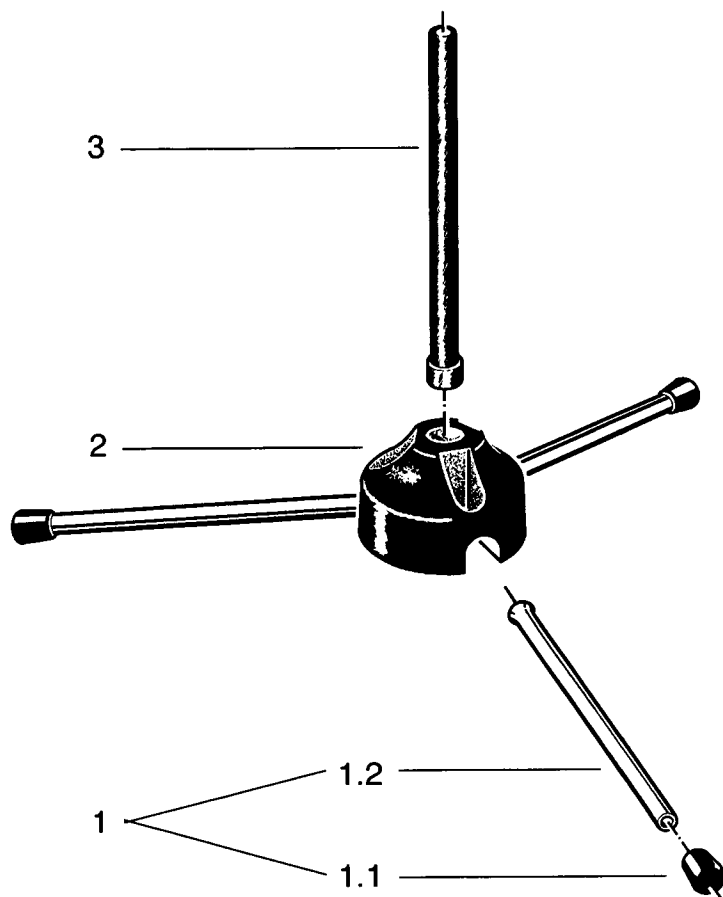

152/5 Flute Stand

15250.000.01 nickel

15250.000.55 black

SPARE PARTS INSTRUMENT STANDS

pos.	description	art.-no. nickel	art.-no. black	qty
1	leg complete	7.152.300101	7.152.300155	3
1.1	end cap	03.20.120.55	03.20.120.55	1
1.2	leg tubing	02.80.060.01	02.80.060.55	1
2	socket	01.84.320.55	01.84.320.55	1
3	wooden plug	03.55.750.55	03.55.750.55	1