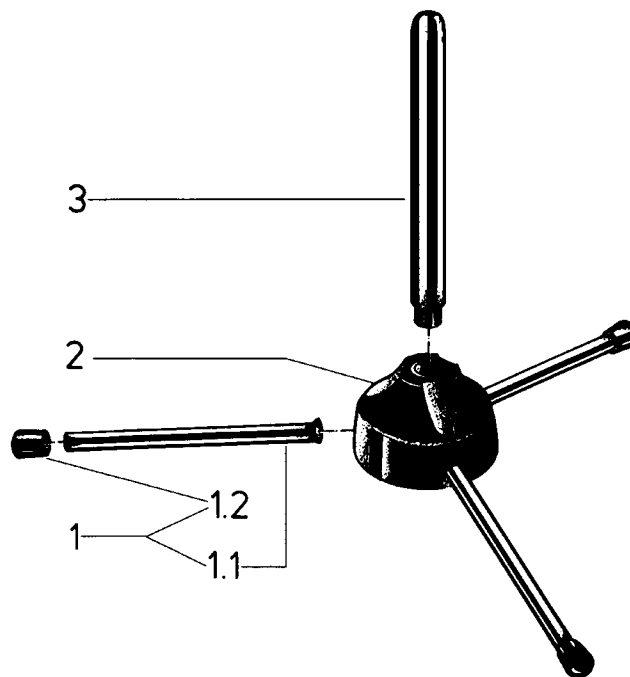

**152/3 Flute Stand**

15230.000.01 nickel

15230.000.55 black

**SPARE PARTS INSTRUMENT STANDS**

pos.	description	art.-no. nickel	art.-no. black	qty
1	leg complete	7.152.300101	7.152.300155	3
1.1	leg tubing	02.80.060.01	02.80.060.55	1
1.2	end cap	03.20.120.55	03.20.120.55	1
2	socket	01.84.320.55	01.84.320.55	1
3	wooden plug	03.55.755.55	03.55.755.55	1