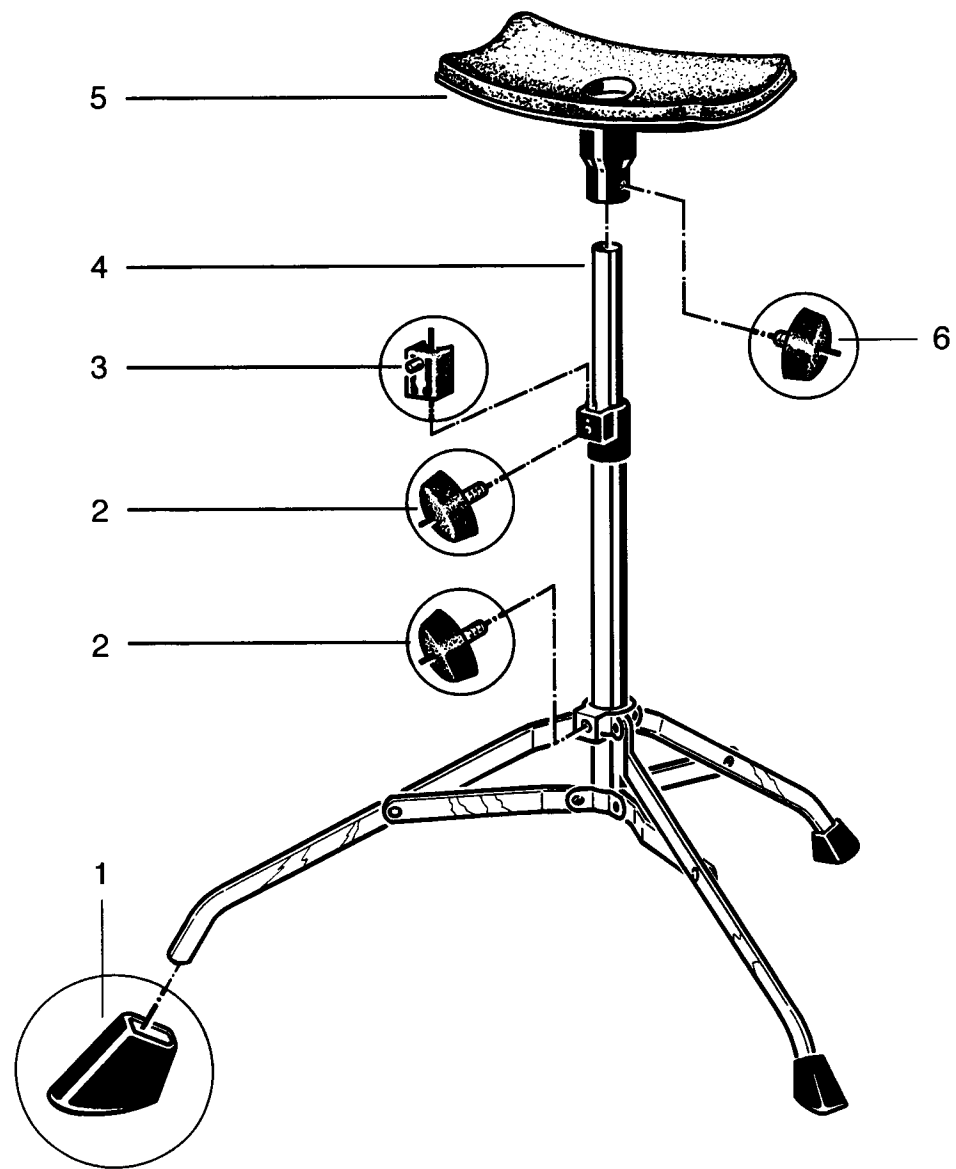

**14950 Bass Playing Stand**  
 14950.000.01 nickel

pos.	description	art.-no.	qty
1	leg cap	01.84.720.55	3
2	locking screw M6 x 15 mm	01.83.065.55	2
3	plastic locking spacer	01.86.630.55	1
4	extension rod	7.149.500101	1
5	instrument support	7.149.500255	1
6	locking screw M6 x 9 mm	01.83.040.55	1