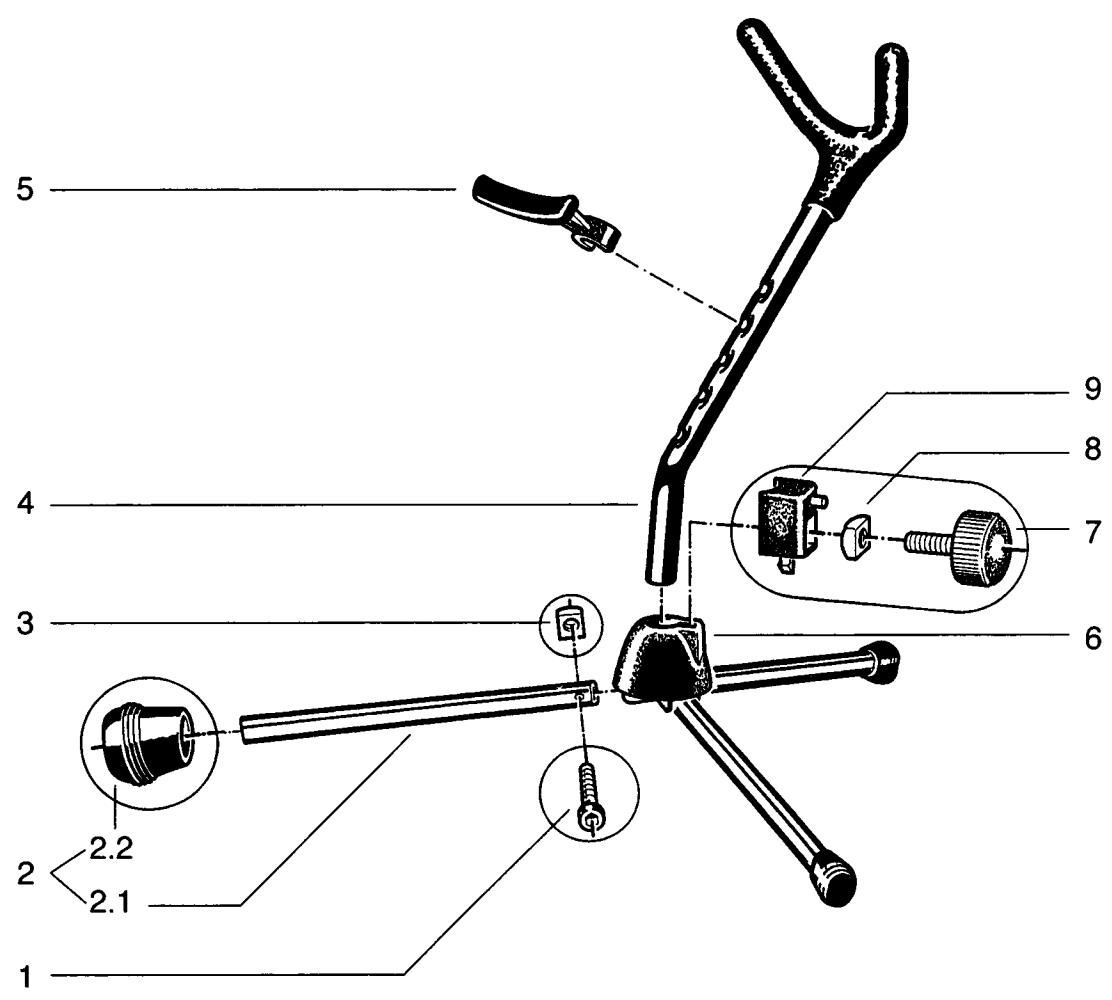

143 Saxophone Stand
14300.000.55 black

pos.	description	art.-no.	qty
1	allen screw	03.02.165.00	3
2	leg complete, consisting of:	7.143.700455	3
2.1	leg	02.86.110.55	1
2.2	end cap	01.84.890.55	1
3	locking nut M5	03.08.210.29	3
4	support arm	7.143.000155	1
5	support brace	01.89.100.55	1
6	socket	01.84.155.55	1
7	knurled knob M6 x 20 mm	01.82.836.55	1
8	locking nut M6	03.08.305.00	1
9	plastic locking spacer	01.86.646.55	1