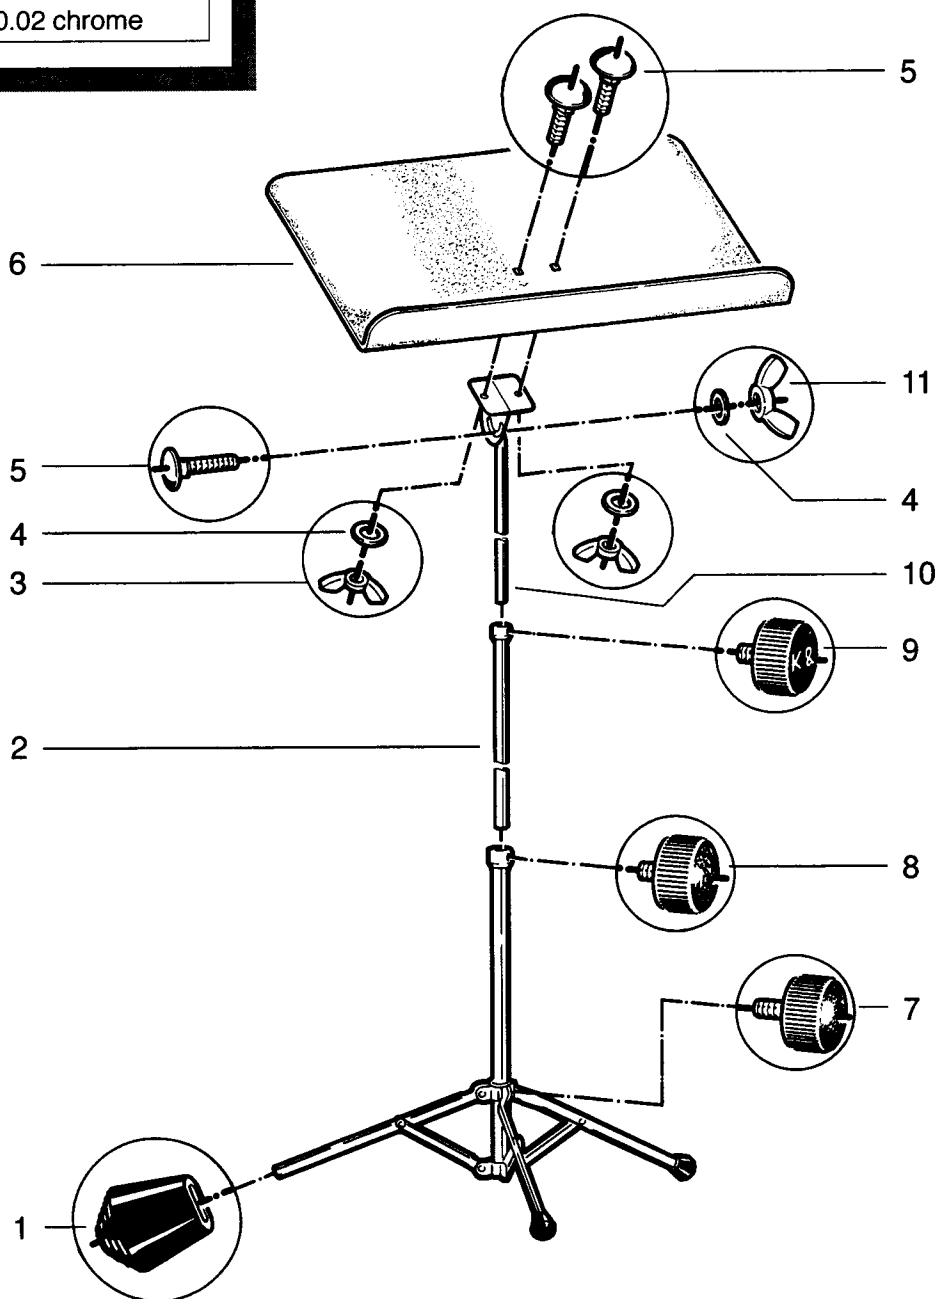

114/8 School Stand

11480.100.02 chrome

pos.	description	art.-no.	qty
1	leg cap	01.84.720.55	3
2	extension rod complete	7.114.800202	1
3	wing nut M5 C	03.10.130.01	2
4	washer ø 5,3 mm	01.28.010.01	3
5	carriage bolt M5 x 20 mm	03.07.131.01	3
6	plastic desk	01.65.340.58	1
7	knurled knob M6 x 15 mm	01.82.830.55	1
8	knurled knob M6 x 11 mm	01.82.825.55	1
9	knurled knob M6 x 11 mm with Logo	01.82.826.55	1
10	end rod complete	7.114.800102	1
11	wing nut M5 F	03.10.150.01	1

SPARE PARTS MUSIC STANDS

SM
114/8