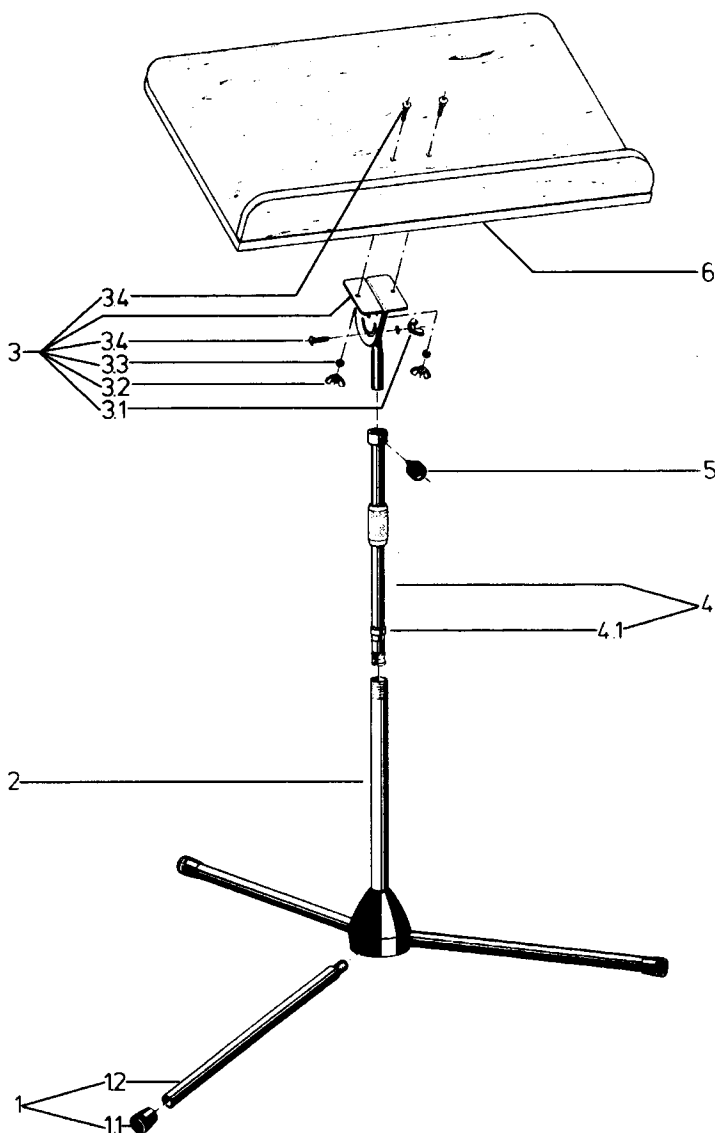

114/1 Orchestra Stand

11411.000.01 nickel, wooden desk walnut

11412.000.01 nickel, wooden desk black

| pos. | description | art.-no. walnut | art.-no. black | qty |
|------|---------------------------|--------------------|-------------------|-----|
| 1 | leg complete | 7.114.100101 | 7.114.100101 | 3 |
| 1.1 | end cap | 01.84.887.55 | 01.84.887.55 | 1 |
| 1.2 | threaded leg tubing | 01.03.815.01 | 01.03.815.01 | 1 |
| 2 | base rod with socket | 7.114.100201 | 7.114.100201 | 1 |
| 3 | tilt adjustment connector | 7.114.000101 | 7.114.000101 | 1 |
| 3.1 | wing nut M5 ø 30 mm | 03.10.160.01 | 03.10.160.01 | 1 |
| 3.2 | wing nut M5 ø 21 mm | 03.10.130.01 | 03.10.130.01 | 2 |
| 3.3 | washer | 01.28.010.01 | 01.28.010.01 | 3 |
| 3.4 | carriage bolt M5 x 20 mm | 03.07.131.01 | 03.07.131.01 | 3 |
| 4 | extension rod | 7.114.000201 | 7.114.000201 | 1 |
| 4.1 | plastic ring | 01.86.820.55 | 01.86.820.55 | 1 |
| 5 | knurled knob M6 x 11 mm | 01.82.825.55 | 01.82.825.55 | 1 |
| 6 | wooden desk | 03.55.165.00 | 03.55.175.55 | 1 |