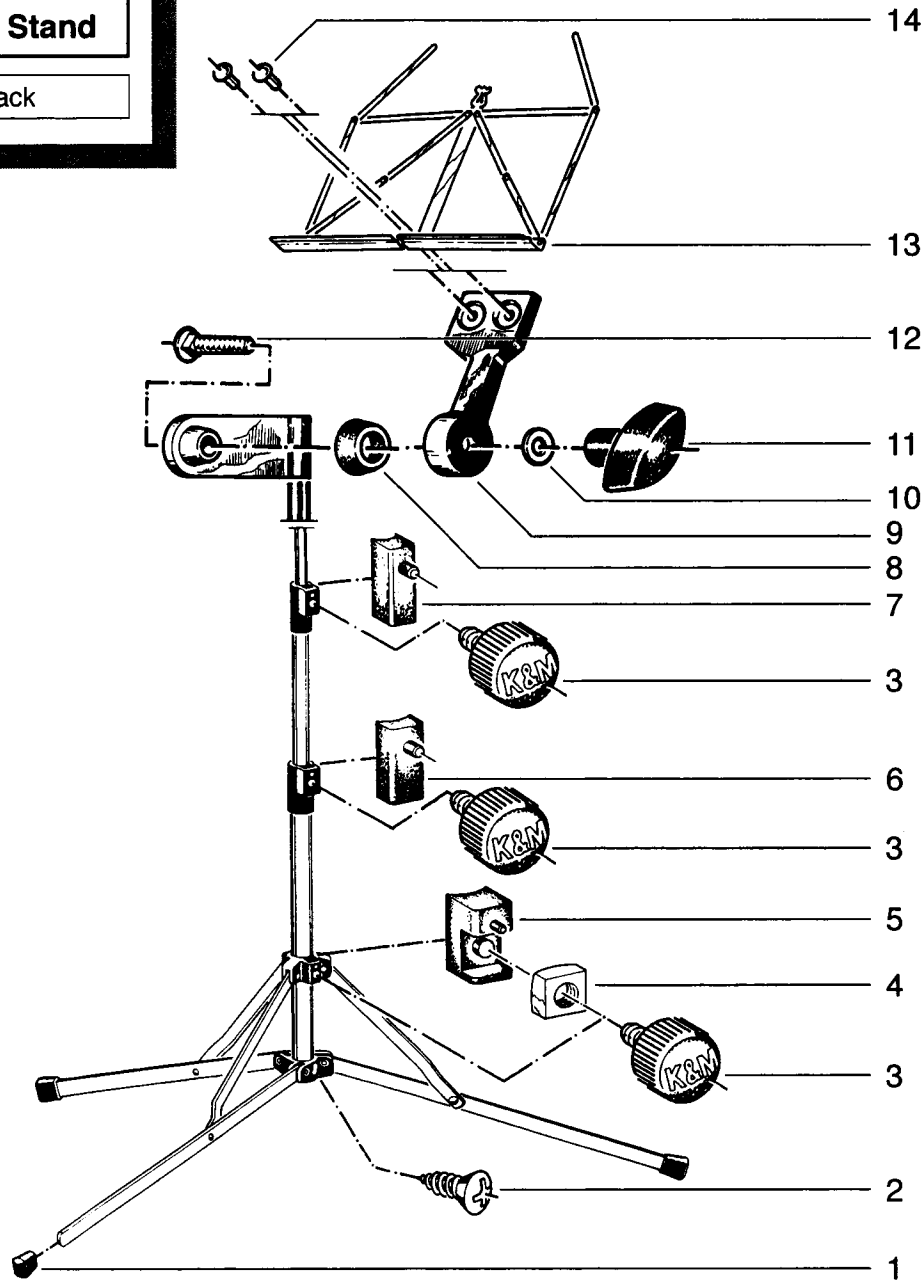

**100/5 Music Stand**

10050.000.55 black

| pos. | description                          | art.-no.     | qty |
|------|--------------------------------------|--------------|-----|
| 1    | leg cap                              | 01.84.590.55 | 3   |
| 2    | tapping screw with counter sunk head | 03.02.655.25 | 1   |
| 3    | knurled knob M6 x 15 mm              | 01.82.831.55 | 3   |
| 4    | locking nut M6                       | 03.08.305.00 | 1   |
| 5    | plastic locking spacer R 8           | 01.86.635.55 | 1   |
| 6    | plastic locking spacer R 6           | 01.86.620.55 | 1   |
| 7    | plastic locking spacer R 3,5         | 01.86.610.55 | 1   |
| 8    | bushing                              | 01.85.470.00 | 1   |
| 9    | swivel connector                     | 02.41.980.55 | 1   |
| 10   | washer $\varnothing$ 5,3 mm          | 01.28.010.01 | 1   |
| 11   | locking knob big M5                  | 01.83.250.55 | 1   |
| 12   | carriage bolt M5 x 30 mm             | 03.07.150.01 | 1   |
| 13   | desk complete                        | 6.10050.1.55 | 1   |
| 14   | rivet                                | 03.62.510.29 | 2   |