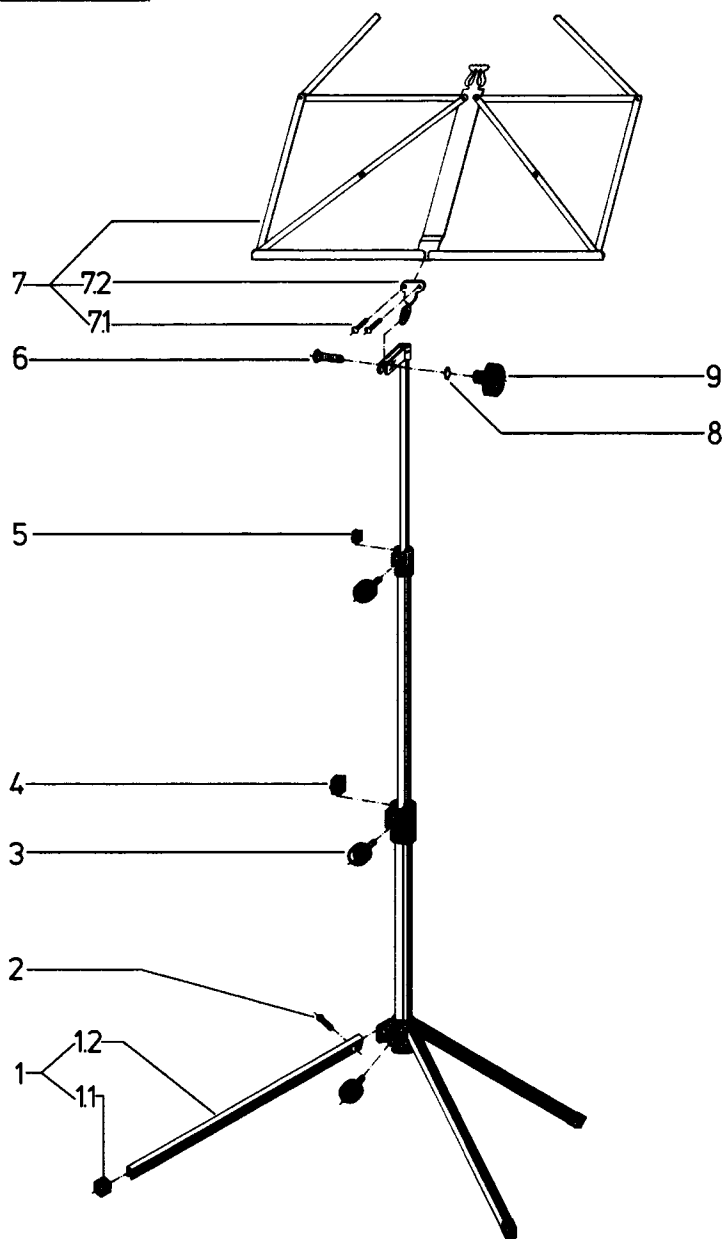

### 100/1 Music Stand

10010.000.55 black

10010.000.57 white

10010.000.59 red

pos.	description	art.-no. black	art.-no. white	art.-no. red	qty
1	leg complete consisting of:	7.100.100155	7.100.100157	7.100.100159	3
1.1	leg cap	01.84.650.55	01.84.650.55	01.84.650.55	1
1.2	leg	01.28.700.55	01.28.700.57	01.28.700.59	1
2	brass rivet	03.64.620.00	03.64.620.00	03.64.620.00	3
3	knurled knob M6 x 15 mm	01.82.830.55	01.82.830.55	01.82.830.55	3
4	plastic locking spacer	01.86.620.55	01.86.620.55	01.86.620.55	1
5	plastic locking spacer	01.86.610.55	01.86.610.55	01.86.610.55	1
6	carriage bolt M5 x 15 mm	03.07.120.01	03.07.120.01	03.07.120.01	1
7	desk complete consisting of:	6.10010.1.55	6.10010.1.57	6.10010.1.59	1
7.1	rivets 3 x 8 mm	03.62.065.01	03.62.065.01	03.62.065.01	2
7.2	swivel connector	01.44.520.01	01.44.520.01	01.44.520.01	1
8	washer	01.28.010.01	01.28.010.01	01.28.010.01	1
9	knurled knob	01.83.250.55	01.83.250.55	01.83.250.55	1

**SPARE PARTS MUSIC STANDS**

**SM  
100/1**